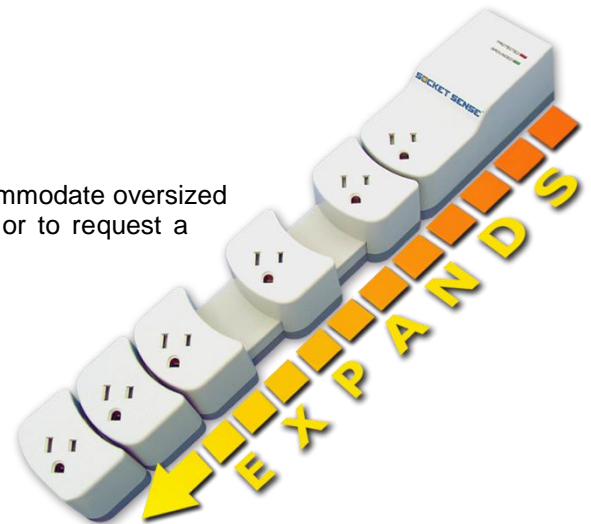

Socket Sense is perfect for home offices, business environments, workshops, garages, home entertainment centers and many other applications.

Socket Sense Features and Specs

- 6 Fully Adjustable Sockets
- 2160 Joules of Surge Protection
- 6 and 12 Foot Power Cord
- UL Listed in US and Canada, RoHS and Prop-65

Socket Sense measures 13 inches, and expands up to 18 inches to accommodate oversized plugs. The product retails as low as $29.99. For additional information or to request a product sample, please visit: www.socketsense.com.

Contact:

Tavis Schriefer, President
IDEATIVE Product Ventures, Inc.
1846 E. Rosemeade Pkwy Suite 144
Carrollton, TX 75007 USA
tavis@ideativeinc.com
877-484-IDEA x706

ABOUT IDEATIVE

IDEATIVE is a veteran-owned company that innovates products designed to improve productivity, save money and solve problems. Founded in 2002, IDEATIVE works with select partners in engineering, prototyping and manufacturing, taking products from concept to production in as little as six months. For more information, visit www.ideativeinc.com.

Hi-res images, logos and videos available at
www.socketsense.com

SOCKET SENSE™