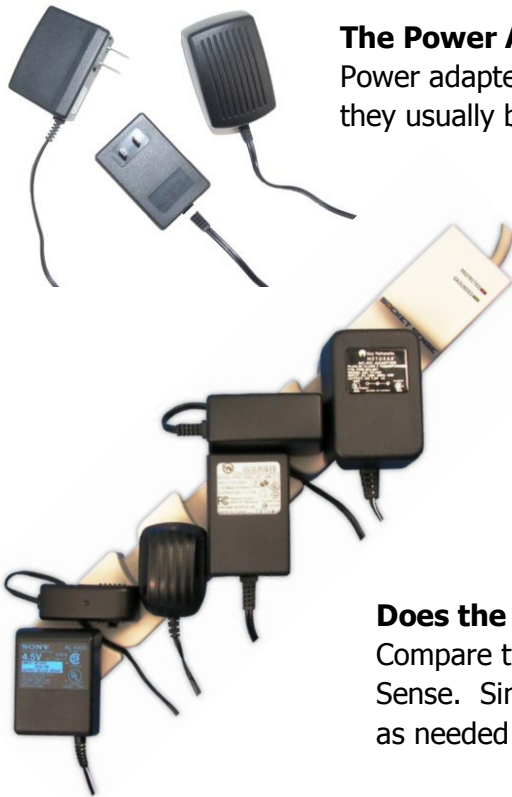

SOCKET SENSE™

Fully Adjustable Surge Strip

**Expands from
13 to 18 inches!**

**Does the Job of Two
Regular Surge Strips!**

The Power Adapter Dilemma

Power adapters are a pain. When you plug these large black boxes into a surge strip, they usually block one or two extra sockets. That's why they're called "wall warts."

The Socket Sense Advantage

Imagine taking your current surge strip and stretching it until every bulky power adapter fit perfectly. That's exactly how Socket Sense works.

- Minimum Length: 13 inches
- Maximum Length: 18 inches
- Sockets never blocked again - **Guaranteed**

Does the Job of Two Ordinary Surge Strips

Compare two ordinary surge strips to one Socket Sense. Simply expand as many or as few sockets as needed to create the perfect fit every time.

What People are Saying about Socket Sense

- Oh Gizmo: "Brilliant... the best solution I've seen."
- WIRED Blog: "A bargain."
- Tech Blogger: "Excellent idea."
- Poppadget: "...clever yet simple idea."

Features and Specs

- Fully Adjustable Sockets
- 2160 Joules of Surge Protection
- Six Foot Power Cord
- Power Switch with 15A Resettable Breaker
- Rating: 125VAC, 15AMP, 60Hz
- Surge and Ground LED Indicators
- Cable Management Channels
- Metal Oxide Varistor Components
- Keyholes for Wall Mounting
- UL Listed (US / Canada), RoHS, Prop-65